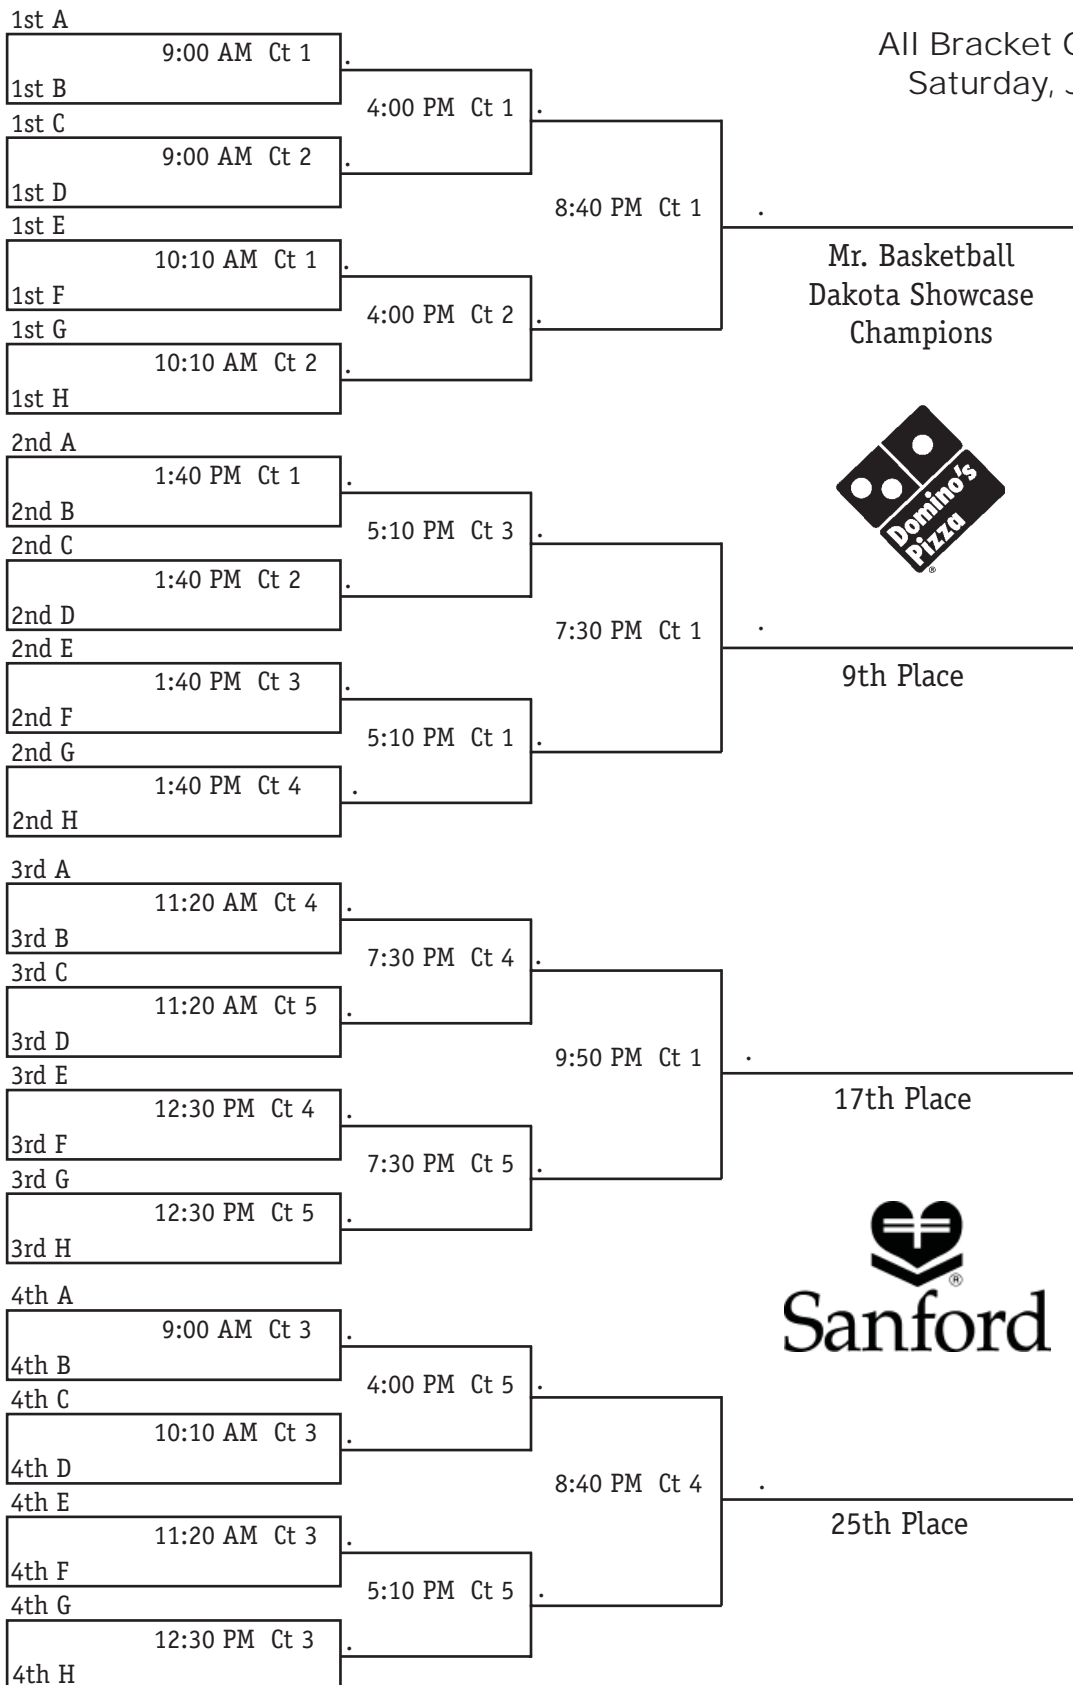

Mr. Basketball Dakota Showcase Brackets

June 26-28, 2008 • Sioux Falls, SD

All Bracket Games on
Saturday, June 28

Miss Basketball Dakota Showcase Brackets

June 26-28, 2008 • Sioux Falls, SD